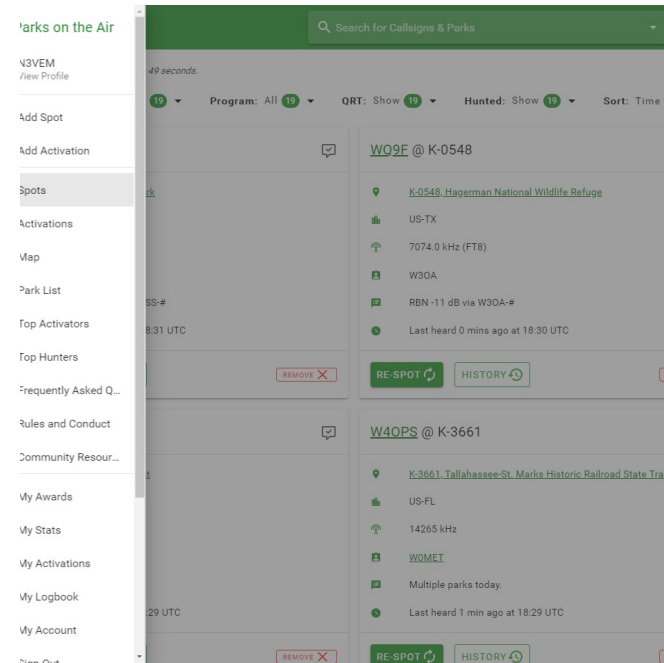

POTA

Summer Support Your Parks
& Plaque Event

What is POTA - Highlights

- ▶ Information about the program overall is available at <https://parksontheair.com>
- ▶ In brief - 'On the Air' program that encourages operation from designated State and Federal Parks
 - ▶ (County Parks in UK, Provinces in Canada, Prefectures in Japan, etc. etc.)
- ▶ Simple Rules!
- ▶ Tracking of Statistics and Certificates for Specific Activities - <https://pota.app>