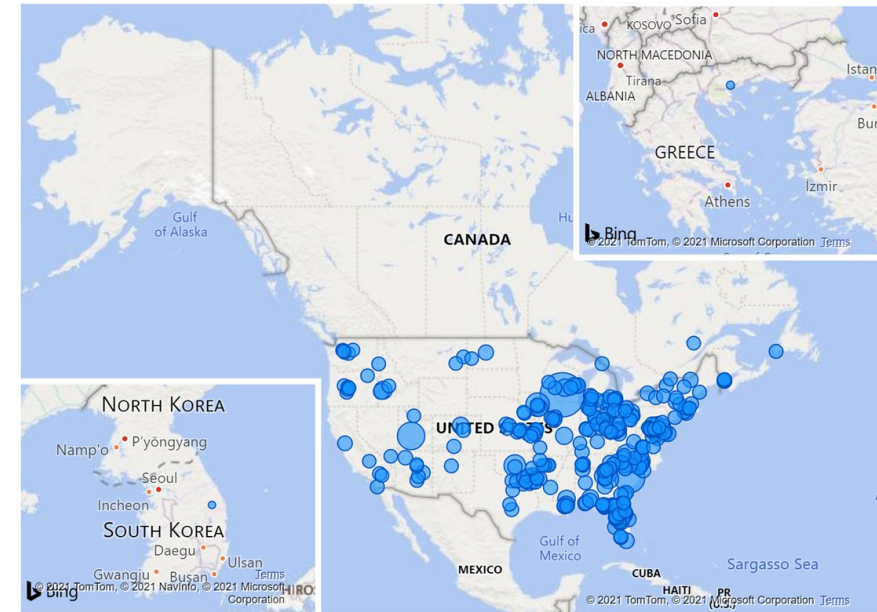

Most Contacts Activator, by Location (State, Province, etc.)

Most Contacts Hunter, by Location (State, Province, etc.)

Most Contacts Activator, by Band

Most Contacts Hunter, by Band

Most Contacts Activator, VHF and up

Most Contacts Hunter, VHF and up

Most P2P Contacts

Enticed? How to Participate?

1

Go to <https://pota.app> and create an account if you don't have one already!

2

Activators: follow standard [POTA rules](#), The [IARU Ethics and Operating Procedures](#), and the [DX Code of Conduct](#)

- Submit your logs within 2 weeks of completion of the event

3

Hunters: Hang out in your shack and contact the activators!

What to Expect...

- ▶ Looking to last year as an example....

QSOs by Park

QSOs by Hour